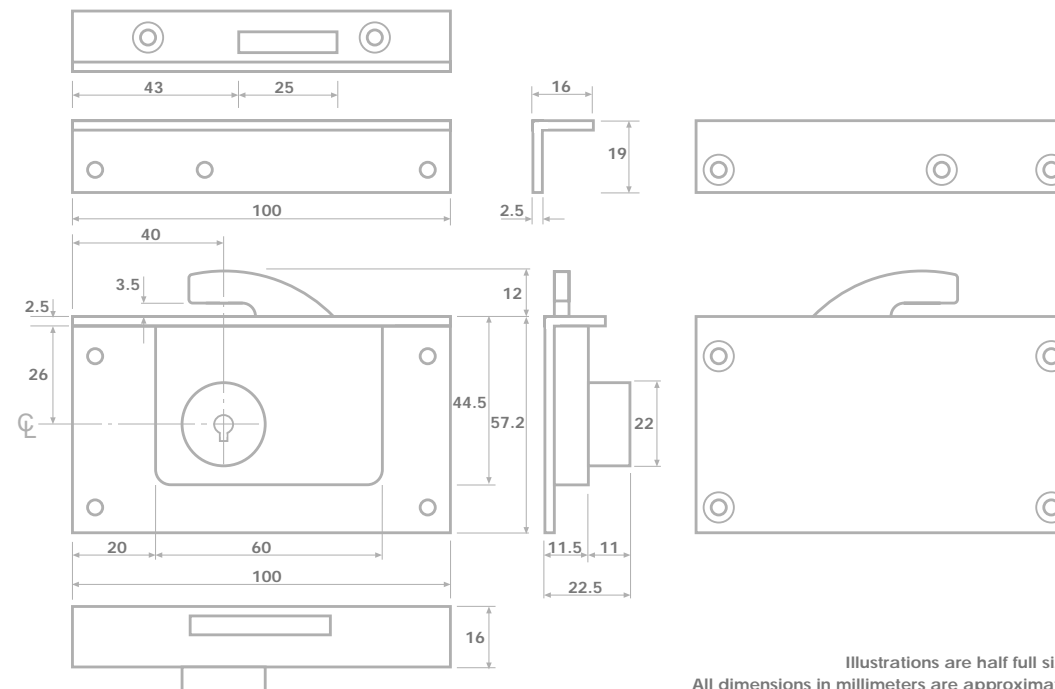

HOOK LOCKS

Common Applications

- Retail Display Cabinets.
- Drug storage.
- Sliding Doors.
- Internal Cupboard Doors to Store Rooms Wine Cellars.

HOOK LOCKS

Options

Options	CAB 17HOOK
A1 - Back plate 200mm (w) x 57.2mm (h)	Standard
A2 - Back plate 100mm (w) x 57.2mm (h)	Standard
B1 - Vertical Throw	Standard
B2 - Left Handed Throw	Standard
B3 - Right Handed Throw is B2 fitted upside down	Standard
C1 - Brass Nozzle with Hardened Steel Insert, blackened	Standard
D1 - Brass Finish, finished and lacquered	Standard

Options must be specified with each order

Bespoke Development

- The CAB 17HOOK lock, with options A1 and C1, was designed and developed for Argos Distributors Limited.