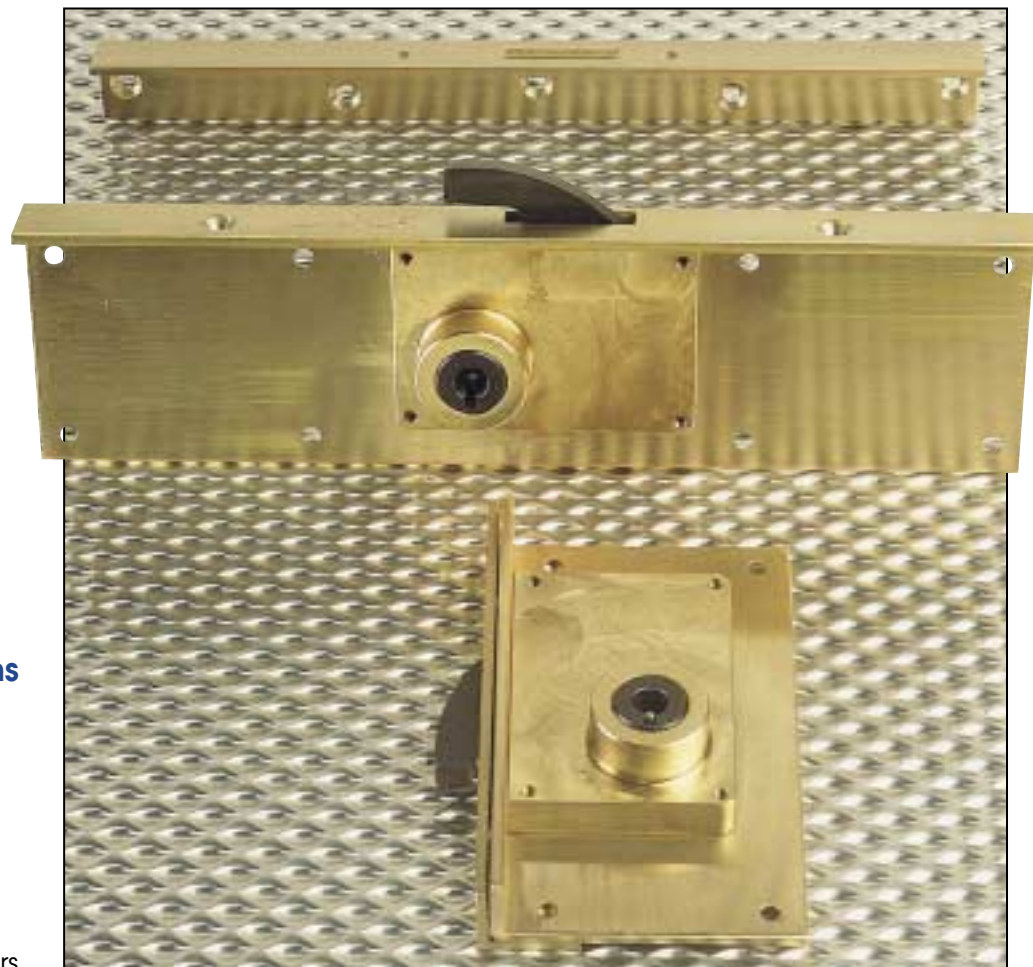

HOOK LOCKS

Common Applications

- Retail Display Cabinets.
- Drug storage.
- Sliding Doors.
- Internal Cupboard Doors to Store Rooms Wine Cellars.

HOOK LOCKS

Options

Options	CAB 17HOOK
A1 - Back plate 200mm (w) x 57.2mm (h)	Standard
A2 - Back plate 100mm (w) x 57.2mm (h)	Standard
B1 - Vertical Throw	Standard
B2 - Left Handed Throw	Standard
B3 - Right Handed Throw is B2 fitted upside down	Standard
C1 - Brass Nozzle with Hardened Steel Insert, blackened	Standard
D1 - Brass Finish, finished and lacquered	Standard

Options must be specified with each order

Bespoke Development

- The CAB 17HOOK lock, with options A1 and C1, was designed and developed for Argos Distributors Limited.