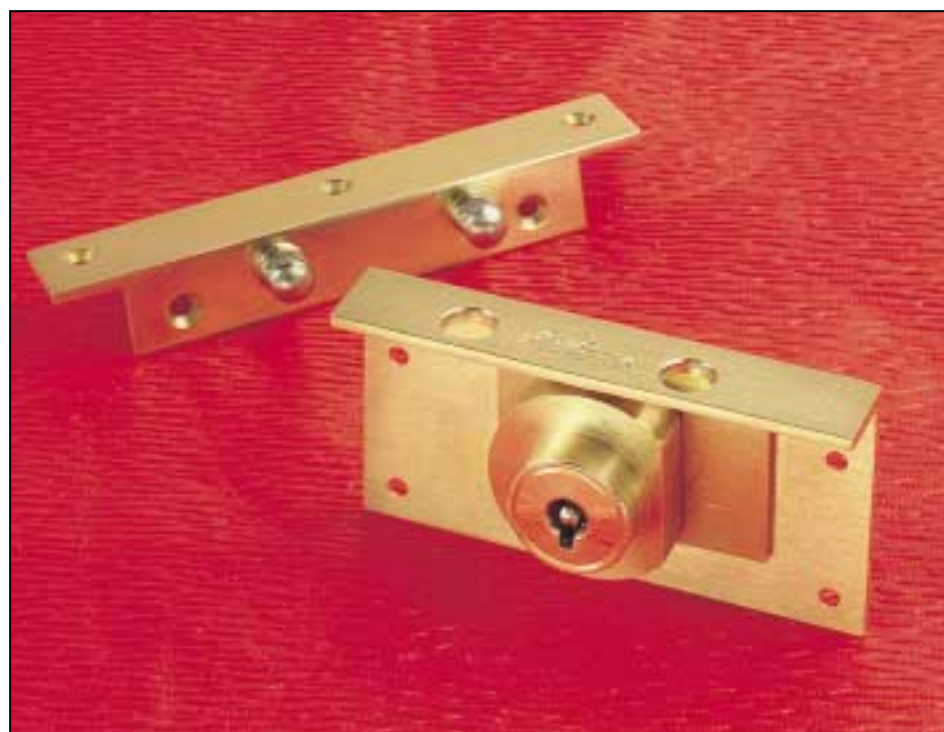

BOX CABINET LOCKS

Common Applications

- Despatch Boxes.
- Deed Boxes.
- Traditional lift up Retail Display Lids.

BOX CABINET LOCKS

Illustrations are half full size
All dimensions in millimeters are approximate

Options	CAB 17BOX
A1 - Knurled Brass Cap	Standard
A2 - Brass Finished, finished and lacquered	Standard

Options must be specified with each order

Bespoke Development

- The CAB 17BOX lock was designed and built for a quality leather goods manufacturer.