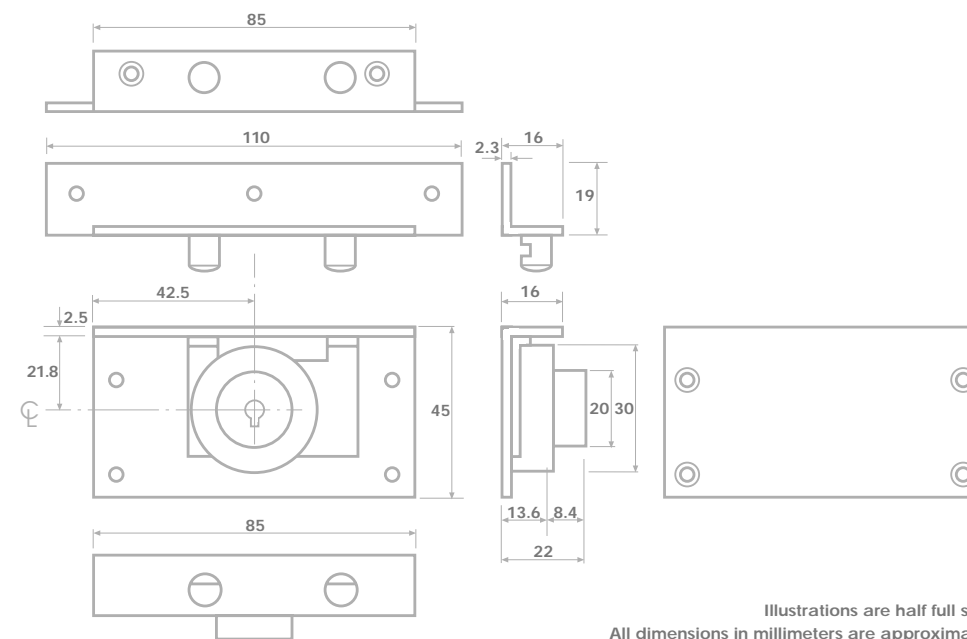

BOX CABINET LOCKS

Common Applications

- Despatch Boxes.
- Deed Boxes.
- Traditional lift up Retail Display Lids.

BOX CABINET LOCKS

Illustrations are half full size
All dimensions in millimeters are approximate

Options	CAB 17BOX
A1 - Knurled Brass Cap	Standard
A2 - Brass Finished, finished and lacquered	Standard

Options must be specified with each order

Bespoke Development

- The CAB 17BOX lock was designed and built for a quality leather goods manufacturer.